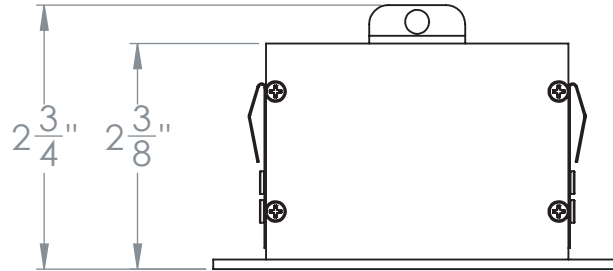

## 2.75" Gyro Shift Multiple 3 Head Trim

S2-3L

Revised 09/18/18

## 2.75" Gyro Shift Multiple 3 Head

Flush Mount Adjustable Architectural Housing

S2FA-3LFL

Revised 09/18/18