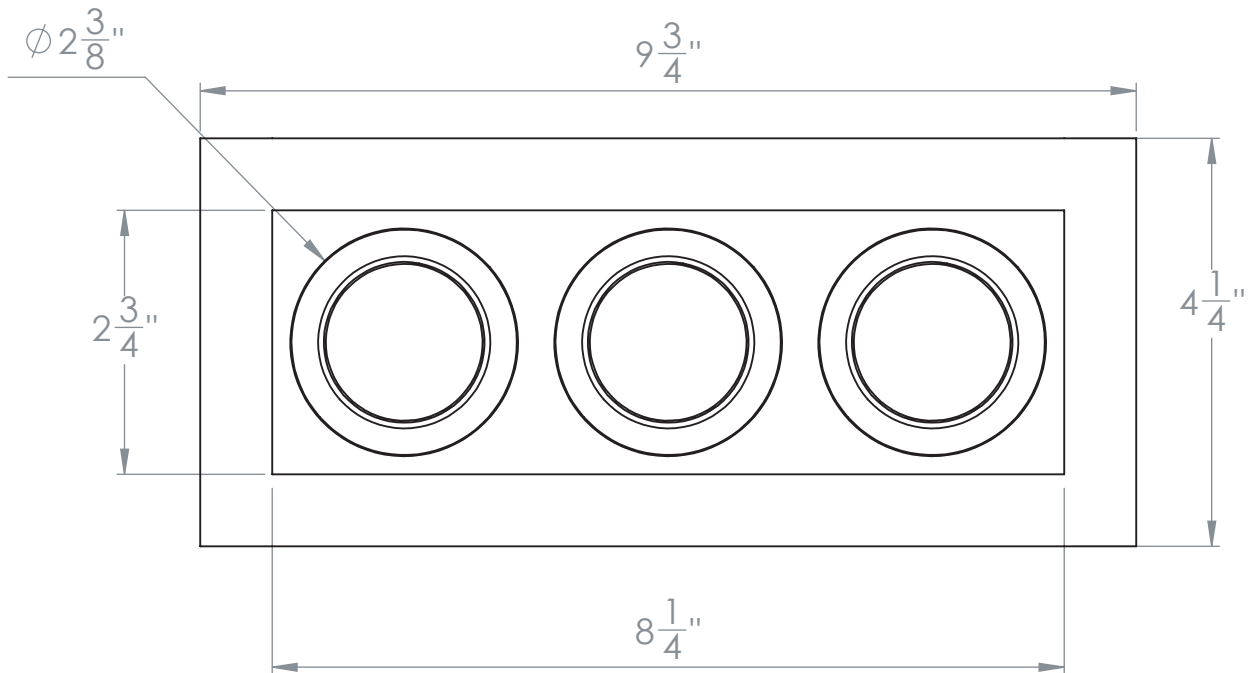

## 2.75" Gyro Shift Multiple 3 Head Trim

S2-3L

Revised 09/18/18

## 2.75" Gyro Shift Multiple 3 Head

Flush Mount Adjustable Architectural Housing

S2FA-3LFL

Revised 09/18/18