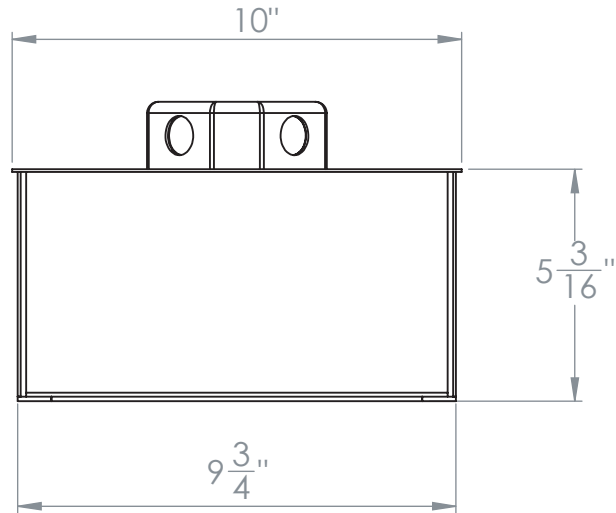

## 2.75" Gyro Shift Multiple 3 Head Trim

S2-3L

Revised 09/18/18

## 2.75" Gyro Shift Multiple 3 Head

Flush Mount Adjustable Architectural Housing

S2FA-3LFL

Revised 09/18/18