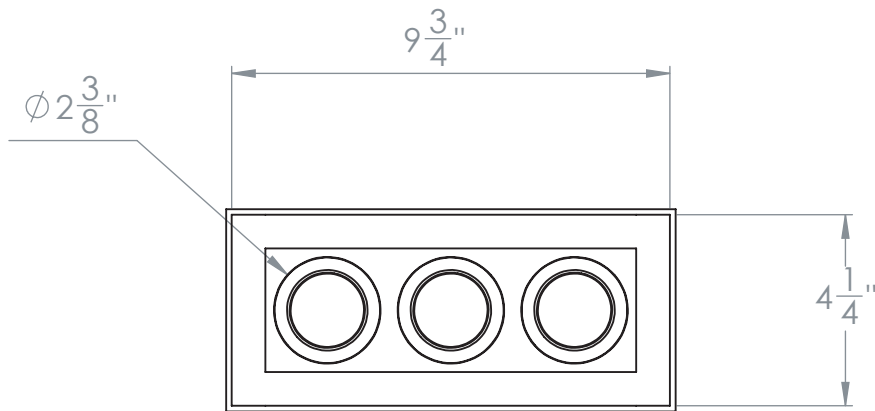

## 2.75" Gyro Shift Multiple 3 Head Trim

S2-3L

Revised 09/18/18

## 2.75" Gyro Shift Multiple 3 Head

Flush Mount Adjustable Architectural Housing

S2FA-3LFL

Revised 09/18/18